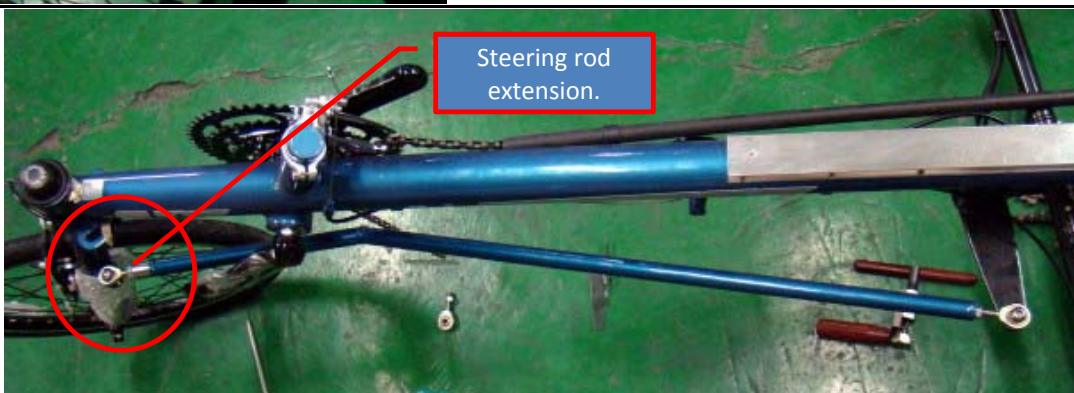

M3 UAX Steering Linkage Service Notice:

Due to an error at the factory, the steering linkage was made too short. In order to correct the problem attach the 20mm extension to the front end of the rod.

If you have any questions please contact either:

Bill Tannen 800-666-5000 x218

Mike Wall 800-666-5000 x507

Gary Mendenhall 800-666-5000 x298

M-3 UAX steering rod service issue

date: 2008/09/19

Steering rod extension.

Steering rod extension.